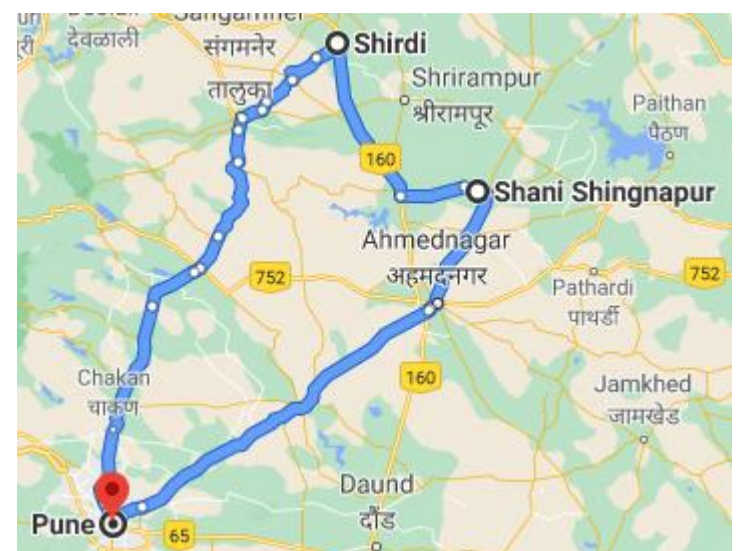

Shirdi with Shani Shingnapur Ex Pune

02 Nights / 03 Days
2N Shirdi

Shirdi with **SHANI SHINGNAPUR (EX PUNE)**

PACKAGE HIGHLIGHTS

- Visit to Sai-Baba Temple
- Excursion of Shani Shingnapur
- Airport transfers and sightseeing tours by private vehicle
- Start and End in Pune

ROUTE MAP

ITINERARY

Day 01 – Arrival in Pune | Drive from Pune – Shirdi (190 kms / approx. 5 hours)

On arrival at Pune, you will be met, assisted and drive to Shirdi. On arrival at Shirdi, check-in at the hotel. Evening free for rest / individual activities. Overnight stay in Shirdi.

Day 02 – Visiting Sai-Baba Temple

Today early morning, pay obeisance in Sai Baba Temple, along with morning Aarti. After Darshan, return to hotel for breakfast. You may re-visit temple to attend evening aarti. Overnight stay in Shirdi.

Day 03 – Visit to Shani Shingnapur | Drive back to Pune

Today post breakfast, check-out and proceed to Shani Shingnapur Temple – Popular temple dedicated to Lord Shani (Saturn God). Later continue drive towards Pune. On arrival at Pune, you will be transferred to the airport to board flight back home.